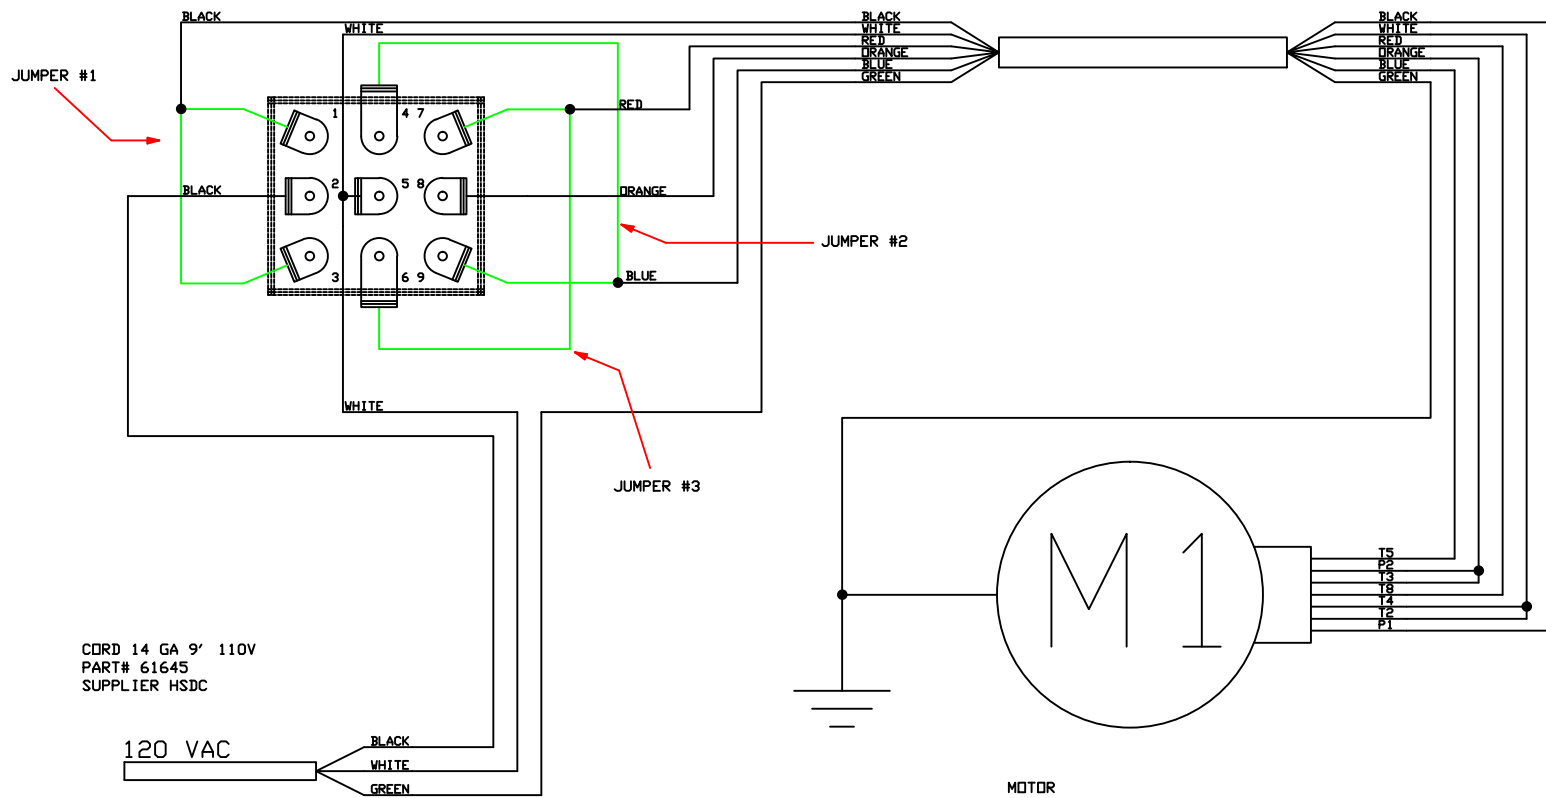

TOGGLE SWITCH
 PART# 8603290000
 MANUFACTURER: CARLING SWITCH
 SUPPLIER: WES-GARDE

CABLE 27' 16-6 MULTICONDUCTOR CABLE
 PART# 8603420000
 MANUFACTURER: TCP WIRE AND CABLE

CORD 14 GA 9' 110V
 PART# 61645
 SUPPLIER HSDC

MOTOR
 PART# 8603260000
 MANUFACTURER: LEESON

9 3 3 3 3 3 3 3

| | |
|--------------|-----|
| HDG SLAT INC | |
| 12-15-10 | TLH |
| LINE MOTOR | |
| WIND MOTOR | |
| SHEET 1 OF 1 | |