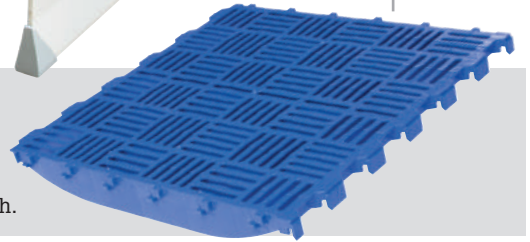

## DUO Beam Supports

Delta Beam's edge profile interlocks with the flooring sections for extra security. Corrosion resistant fiberglass construction and triangular shape avoid manure buildup while furnishing high load bearing and buckling stability.

# Modular Plastic Farrowing Floors

Modular components are configured to match almost any size of farrowing layout. Choose from durable cast iron or Swing plastic center sections paired with interlocking creep sections.

### Cast Iron Center Section

Smooth edge openings reduce sow injuries. Longer sizes require only two sections per crate preventing sows from moving a section out of place.

Center sections dovetail with creep panels and lock on to the DUO fiberglass supports. End cap pedestal seals and stabilizes supports.

### Creep Panels

Offers an excellent combination of traction, comfort, and cleanliness for small piglets. Available in a variety of sizes with 3/8" slot width.

Hog Slat offers a variety of interlocking cast flooring sizes. Hog Slat cast flooring is designed to fit the most common sized crates by utilizing only two pieces of cast flooring, as opposed to many other types which require up to 3-5 pieces to complete the flooring for common crate sizes. Fewer cast pieces aid in the integrity of the floor.