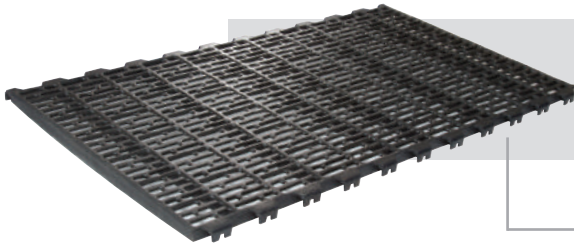

## DUO Beam Supports

Delta Beam's edge profile interlocks with the flooring sections for extra security. Corrosion resistant fiberglass construction and triangular shape avoid manure buildup while furnishing high load bearing and buckling stability.

## DUO Support Leg Set

Provides intermediate support for longer beam installations

1-800-949-4647

[www.hogslat.com](http://www.hogslat.com)

World Leader in Swine Production Solutions

# Modular Plastic Farrowing Floors

Modular components are configured to match almost any size of farrowing layout. Choose from durable cast iron or Swing plastic center sections paired with interlocking creep sections.

### Creep Panels

Offers an excellent combination of traction, comfort, and cleanliness for small piglets. Available in a variety of sizes with 3/8" slot width.

Hog Slat offers a variety of interlocking cast flooring sizes. Hog Slat cast flooring is designed to fit the most common sized crates by utilizing only two pieces of cast flooring, as opposed to many other types which require up to 3-5 pieces to complete the flooring for common crate sizes. Fewer cast pieces aid in the integrity of the floor.