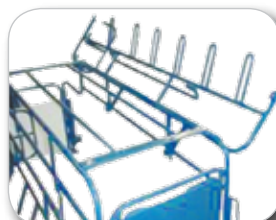

Flip-up Sides

...allow the **easiest** and **safest** access for removal of mortalities!