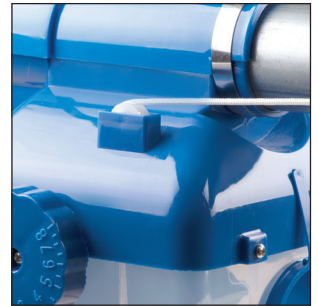

Grower**SELECT**

HOG SLAT

CENTER DROP

Center Drop design hangs straight under the feed pipe. Molded from UV stable polypropylene to prevent damage from sunlight and cold temperatures.

Positive open/close shutoff lever.

Open-top design permits installation directly on feed pipe. Features large access plug.

Adjustable dial controls feed settings from 1 to 8 pounds.

Nylon wheel to prevent excess wear on lifter cord with weighted ball for positive feed shutoff.

Center Drop Feeder with Control

8-pound capacity for all Center Drop models with Proxy Plus sensor. 220 volt.

#HSSD1-CU 8 lb., with Proxy Plus sensor

#HSSD55C 55mm, 8 lb.
#HSSD60C 60mm, 8 lb.

1-800-949-4647